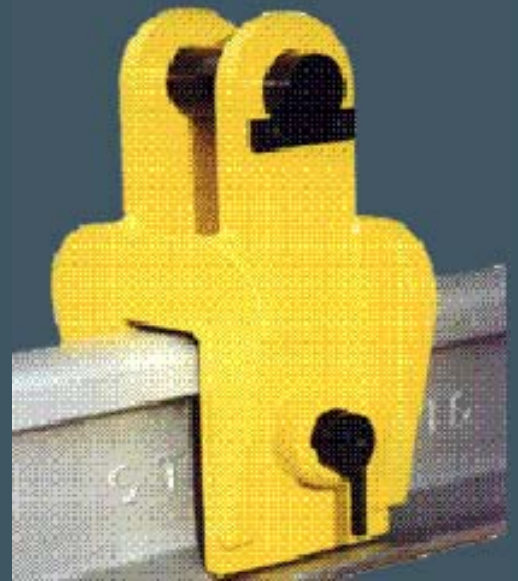

DRAG CLAMP

Description:

Drag Clamps specially designed to drag and position rail on site.

Safety Information:

Operators Manual:

<http://www.fastline-group.com/files/PDF085-087-tirfor-anchor-clamp.pdf>

Fastline Fred's Tips: