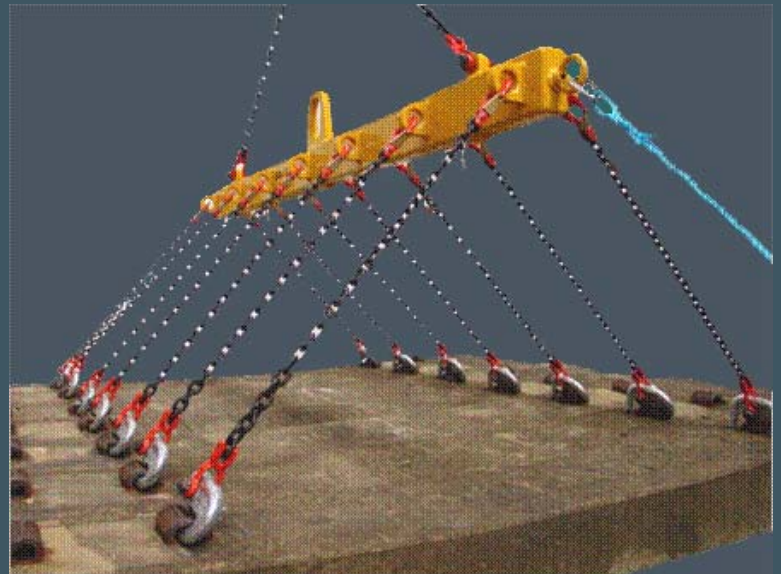

## BAILER - FIXED

### Description:

Various size beams with fixed positioned spacings. They can have either pandrol or fastclip dropper attachments for lifting sleepers.