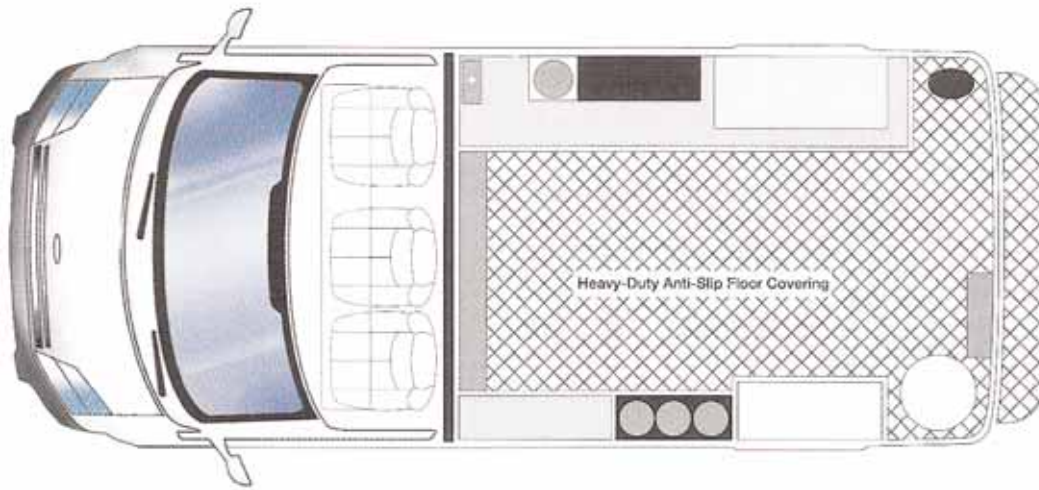

Weldmaster

fastline
TRANSPORT

“Designed by welders, for welders, the Weldmaster provides on-site welders with robust, durable transport required in this tough environment”

Features

- 3 x Crash Tested M1 Seats (Inc. Drivers).
- ABS as standard.
- 250kg mini loader crane.
- Interior/exterior work lamps.
- Side entrance floor reinforcing plate.
- Large equipment carrying capacity.
- Triple oxygen bottle facility.
- Single propane bottle facility.
- Thermit mould storage facility.
- Thermit portion storage facility.
- Tool and equipment racking.
- Heavy-duty anti-slip centre matting.
- Hard hat and visor storage shelf.
- Umbrella storage in roof area.
- Rail trolley storage facility.
- Double tripod storage facility.
- Generator storage.
- Universal lashing points on vehicle sides.
- Floor recessed lashing rings.
- Roof ventilation.
- Hot and cold hand wash facilities incorporating hand and cleanser and hand towel dispensers.
- Driver's storage area with ignitor switch.
- Wet clothes storage area and drying room.
- Large rear access step.
- First aid kit.
- Fire extinguisher.