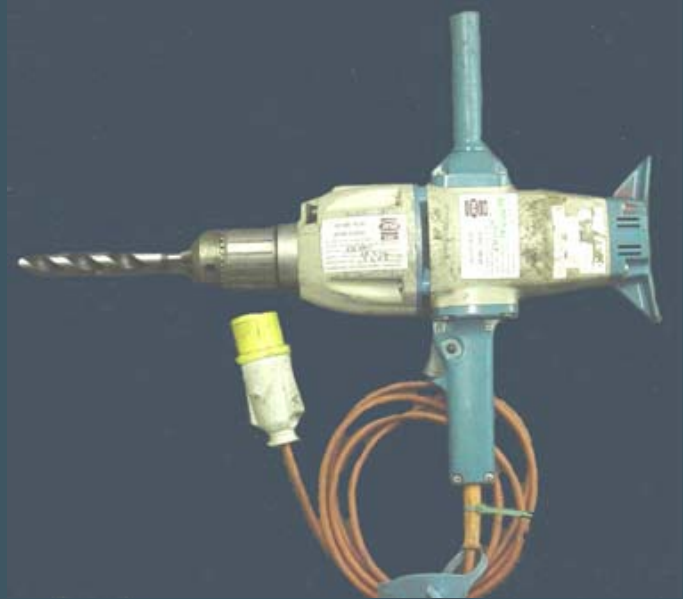

## WOOD BORER

### Description:

Suitable for boring holes up to 60MM depending on cutter size.

### Key Specifications:

- Air Powered